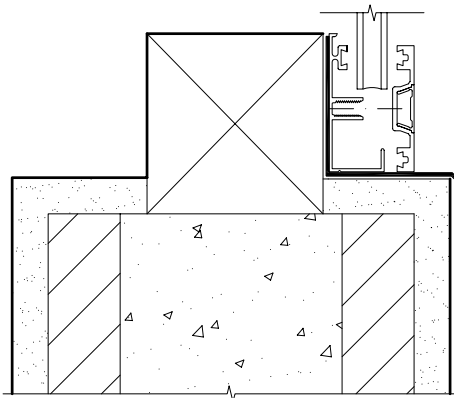

HEAD

STANDARD MFR'S.
FRAME EXPANDER

MID-RAIL

1" SQ. TUBING
SPACER - TYP.

SILL

CMU WALL

AWNING WINDOW

**Sure Seal
Glazing System**

Applications guidelines

© 2006 U.S. Sky

VERTICAL GLAZING

SCALE: 3" = 1'-0"

11