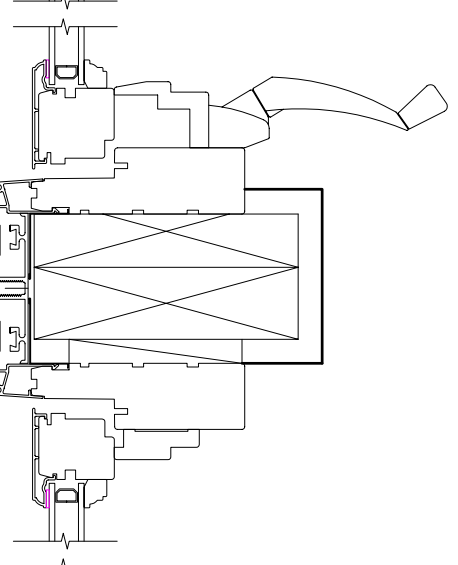

HEAD

STANDARD MFR'S.
FRAME EXPANDER

MID-RAIL

1" SQ. TUBING
SPACER - TYP.

SILL

CMU WALL

AWNING WINDOW

**Sure Seal
Glazing System**

Applications guidelines

© 2006 U.S. Sky

VERTICAL GLAZING

SCALE: 3" = 1'-0"

11