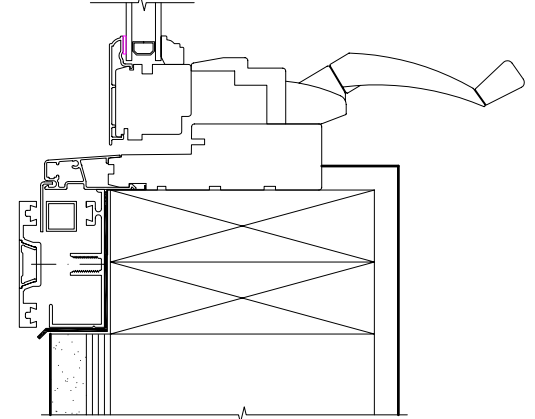

HEAD

STANDARD MFR'S.
FRAME EXPANDER

MID-RAIL

1" SQ. TUBING
SPACER - TYP.

SILL

CMU WALL

AWNING WINDOW

**Sure Seal
Glazing System**

Applications guidelines

© 2006 U.S. Sky

VERTICAL GLAZING

SCALE: 3" = 1'-0"

11