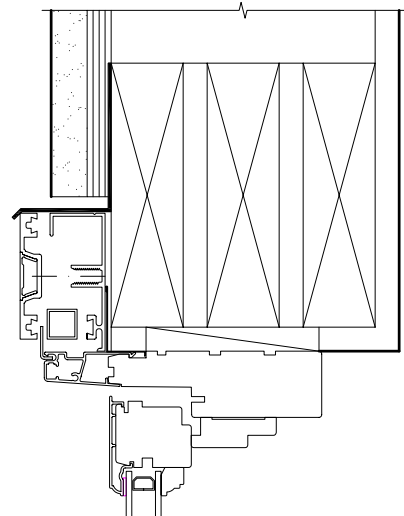

HEAD

STANDARD MFR'S.
FRAME EXPANDER

MID-RAIL

1" SQ. TUBING
SPACER - TYP.

SILL

CMU WALL

AWNING WINDOW

**Sure Seal
Glazing System**

Applications guidelines

© 2006 U.S. Sky

VERTICAL GLAZING

SCALE: 3" = 1'-0"

11