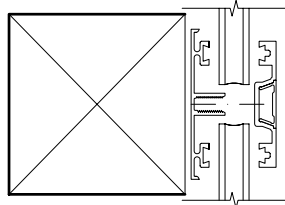

HEAD

STANDARD MFR'S.
FRAME EXPANDER

MID-RAIL

1" SQ. TUBING
SPACER - TYP.

SILL

CMU WALL

AWNING WINDOW

**Sure Seal
Glazing System**

Applications guidelines

© 2006 U.S. Sky

VERTICAL GLAZING

SCALE: 3" = 1'-0"

11