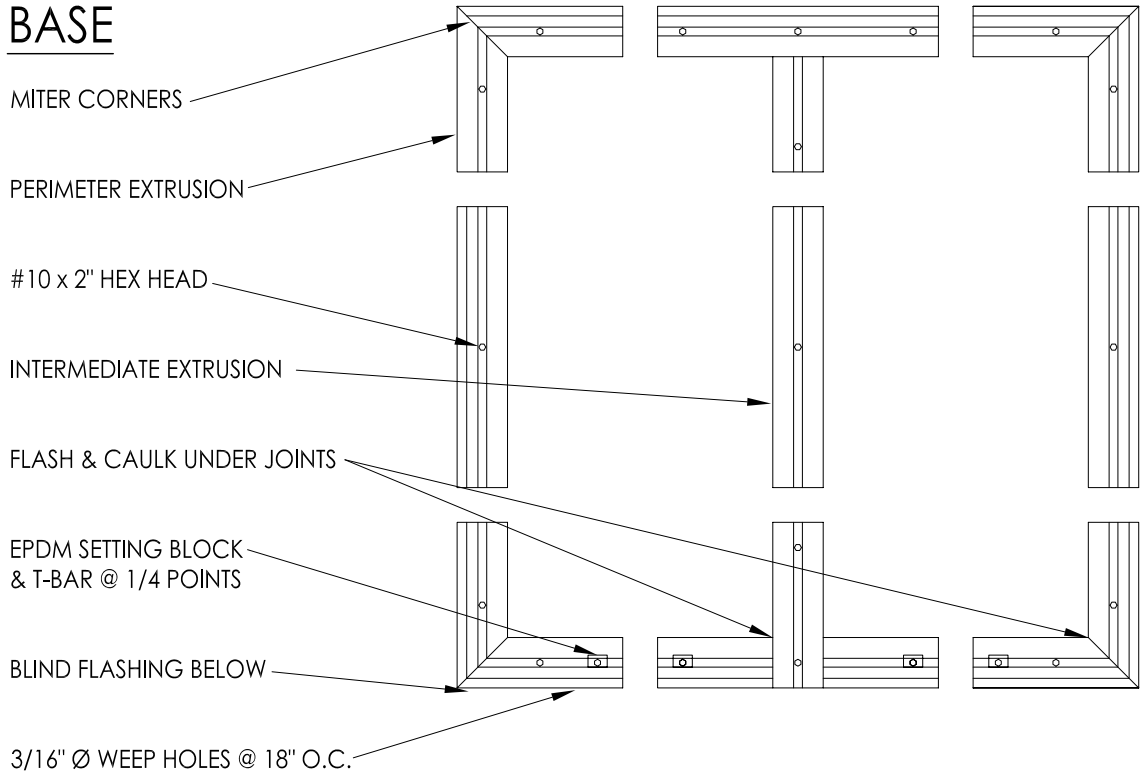

BASE

CAP & TRIM

Sure Seal
Glazing System

Applications guidelines

© 2006 U.S. Sky

SLOPED GLAZING LAYOUT
Single Vertical Lite

NO SCALE

6