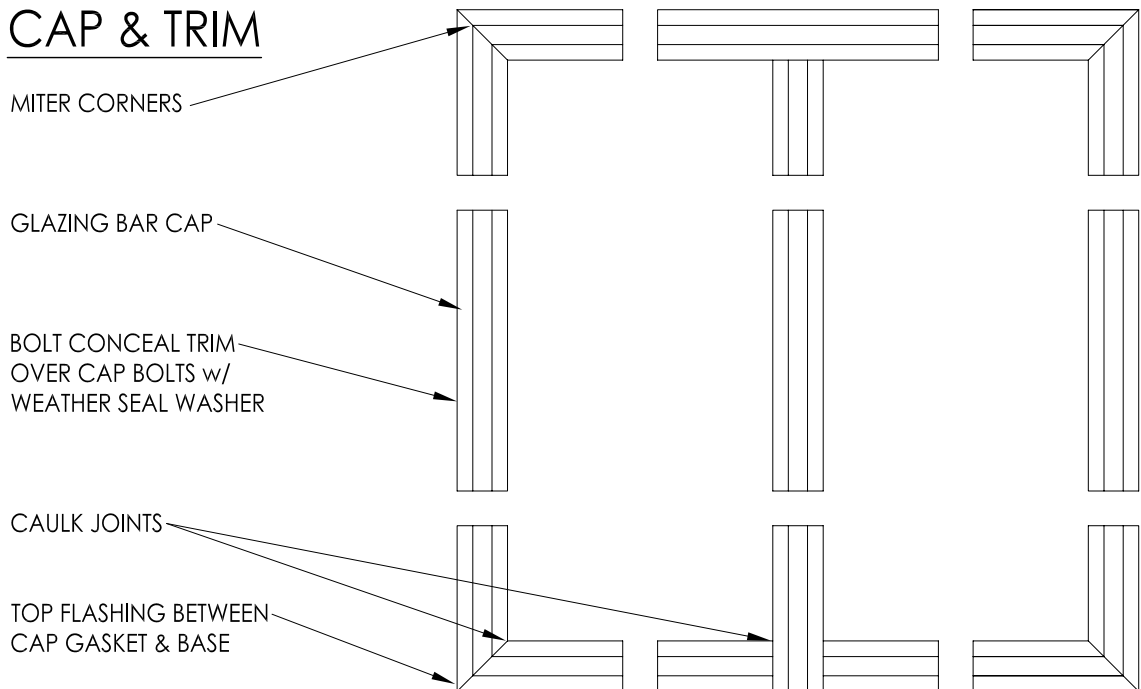

BASE

CAP & TRIM

Sure Seal
Glazing System

Applications guidelines

© 2006 U.S. Sky

SLOPED GLAZING LAYOUT
Single Vertical Lite

NO SCALE

6