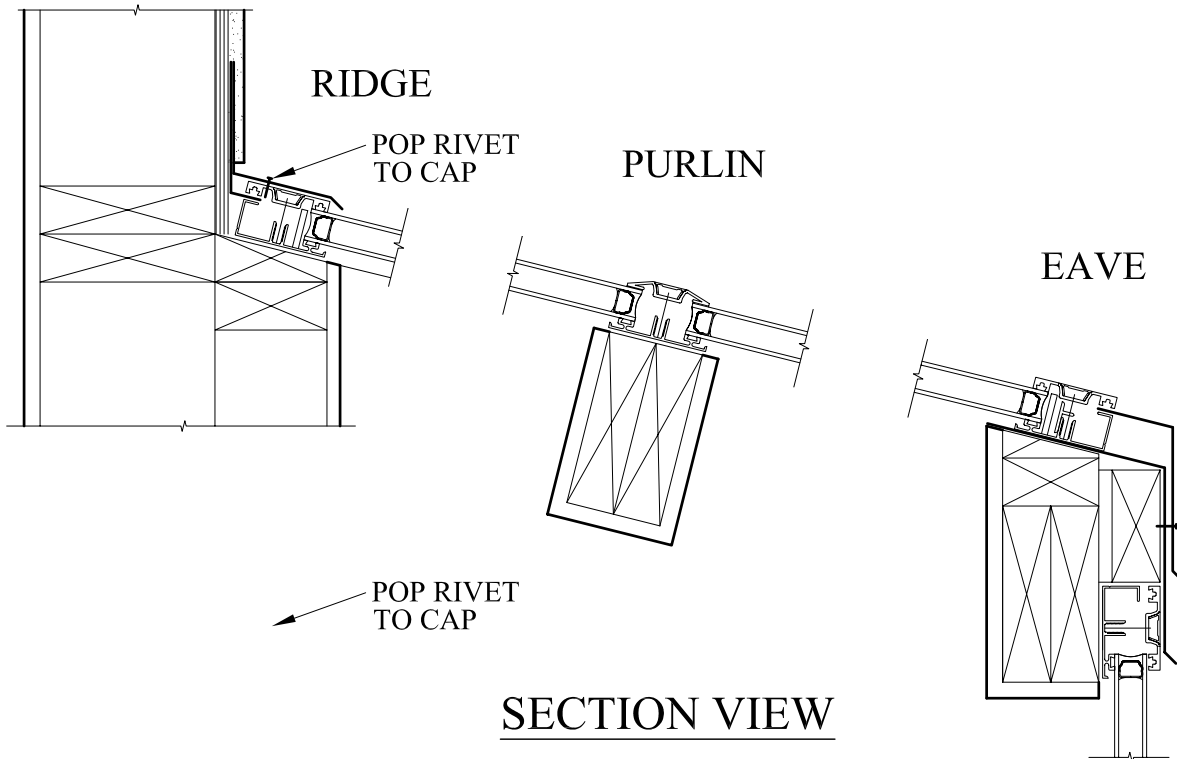

PLAN VIEW

SECTION VIEW

**Sure Seal  
Glazing System**

Applications guidelines

© 2006 U.S. Sky

GREENHOUSE DETAILS

SCALE: 2" = 1'-0"

12